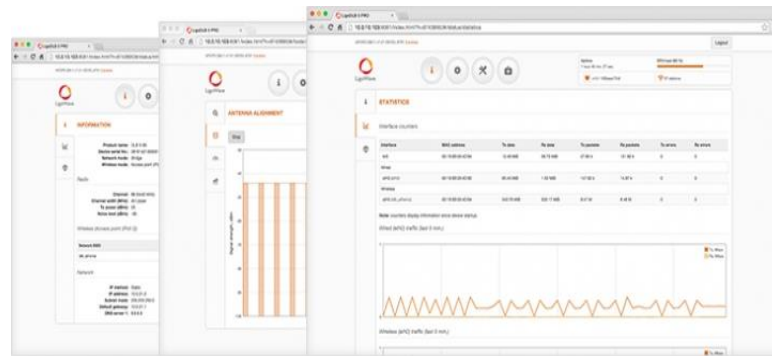

Op til 200Mbit @ 2,4GHz og 500Mbit @ 5GHz radio Throughput)

- High-power, dual-radio outdoor AC Access point
- 4 x N-male connectors for 2,4 & 5GHz antennas
- 2,4GHz & 5GHz 802.11gn/ac (2x2MiMo) 1167Mbps radio
- Gigabit Ethernet with 802.3af 48 volt PoE support
- 4 x N-female for external omni or sector antennas
- Professional noise immune & weatherproof enclosure