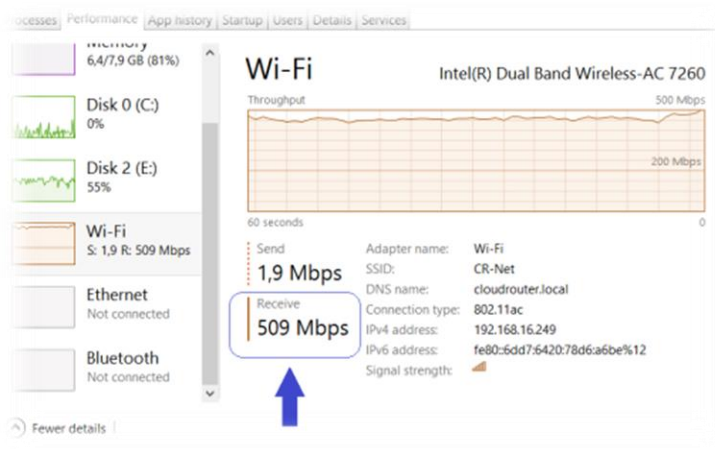

- High-performance, dual-radio AC Access point
- 2.4GHz 802.11bgn (2x2 MiMo) 300Mbps radio
- 5GHz 802.11ac (2x2 MiMo) 867Mbps radio
- Gigabit Ethernet with 48 volt 802.3 af/at PoE
- Ceiling and wall mounting options