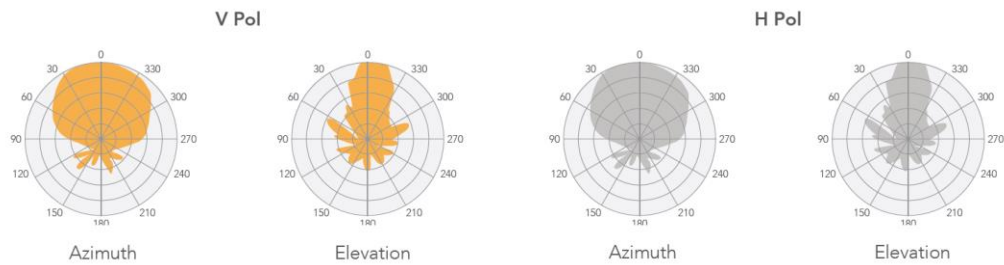

Op til 200Mbps TCP Throughput (@40MHz spektrum)

- High-power, outdoor N Access point
- 2 x N-male connectors for MiMo antenna
- 2.4GHz 802.11bgn (2x2 MiMo) 300Mbps radio
- 100 Base-T Ethernet with 24 volt passive PoE
- Wall and pole mounting option